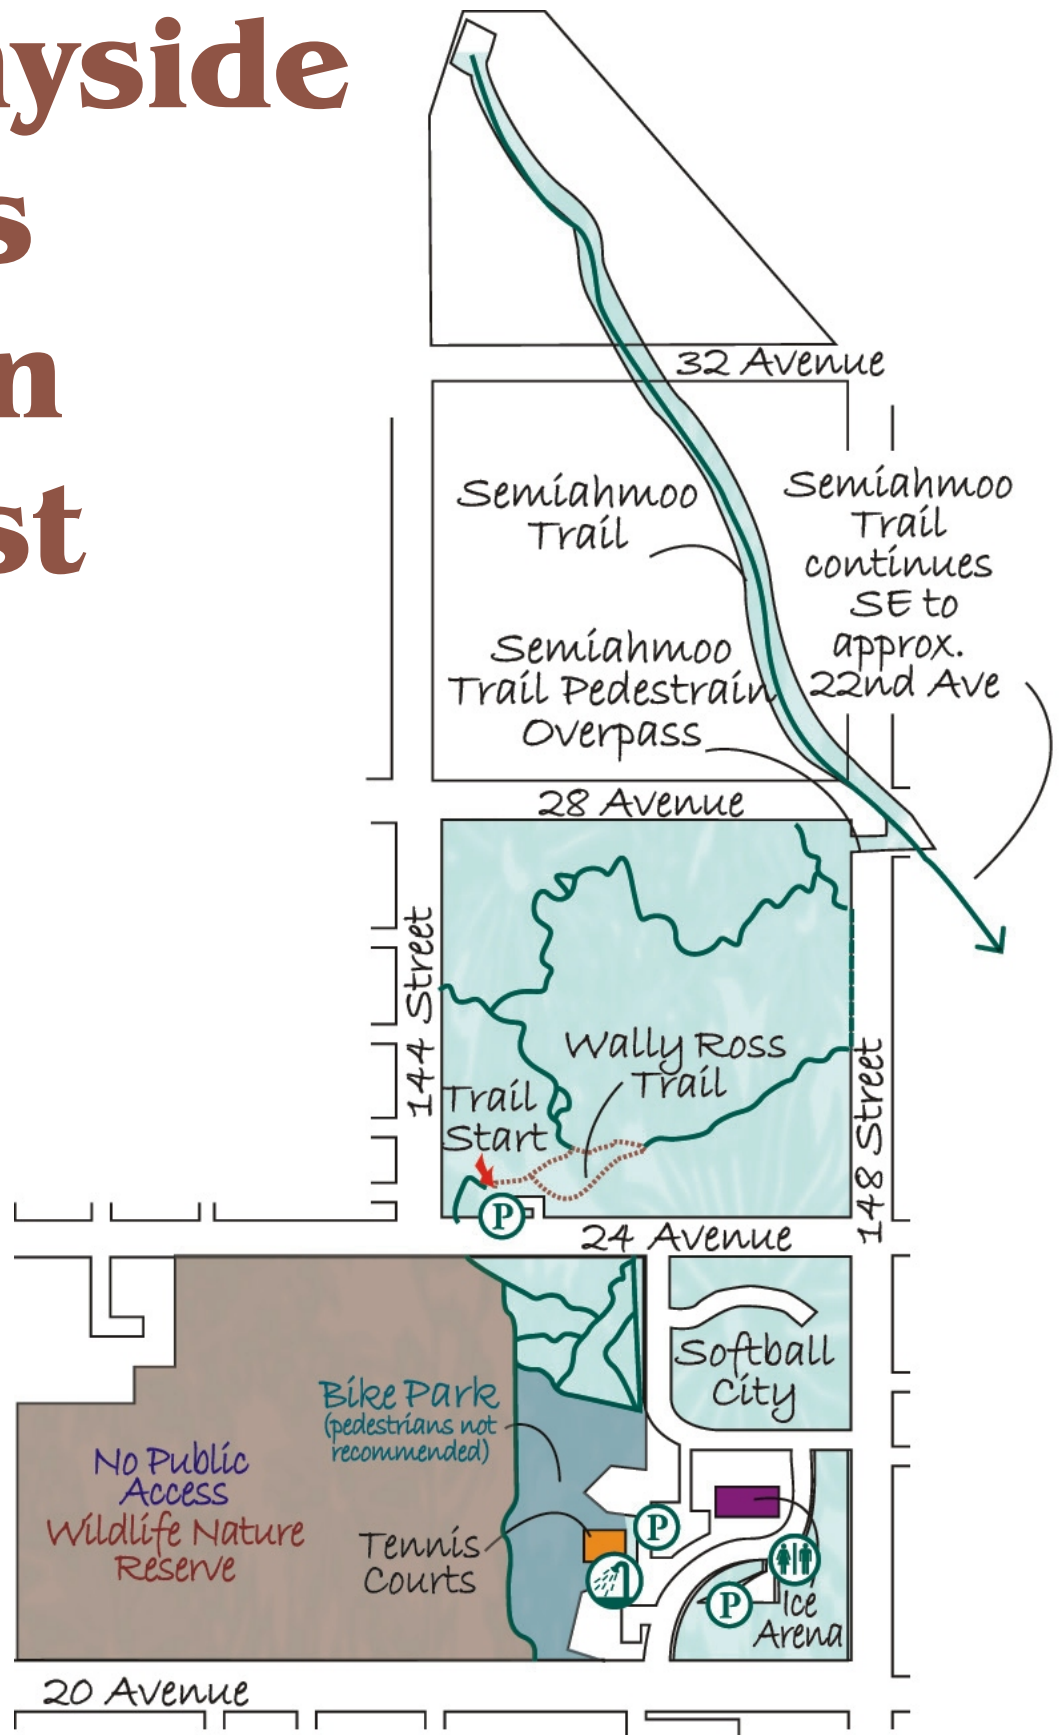

Sunnyside Acres Urban Forest

HOW TO GET THERE:

Turn off King George Highway and travel west on 24 Avenue. The car parking lot is located at the north side of 24 Avenue, east of 144 Street.